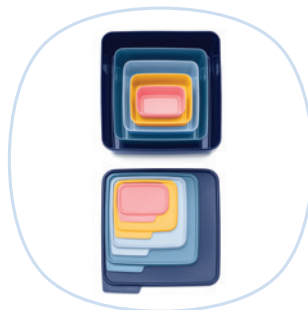

## E. Frigobox 160 ml

10,9 x 8,4 x 5,4 cm

S42 25 lei

Complet stivuibile  
și compacte:  
Toate recipientele  
și capacele se  
potrivesc perfect în  
interiorul celui mai  
mare.

A hand is shown placing a pink rectangular storage container onto a shelf. On the shelf below, there is a stack of three containers: a grey one at the bottom, an orange one in the middle, and the pink one being placed on top. To the right of the pink container, there is a stack of two dark blue containers. On the shelf above, there are two orange containers stacked on the left, a light blue container in the middle, and a dark blue container on the right. The background is a light blue wall.